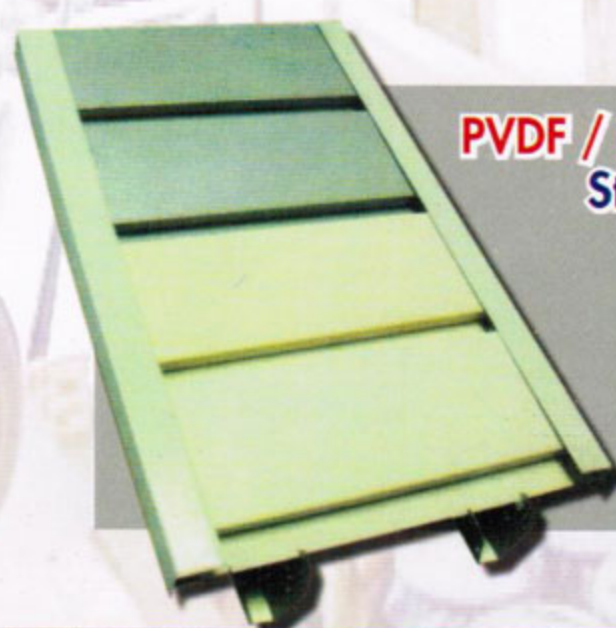

PVDF / POLYESTER
Strip-Ceiling

雅 铝 金 属 贸 易 有 限 公 司

ALUPANORAMA METALS SDN. BHD. (354949-V)
INDUSTRIES SDN. BHD. (629109-P)

Lot 3806, No. 140-A, Lorong 10D, Kampung Baru Subang,
40150 Shah Alam, Selangor Darul Ehsan, West Malaysia.

Tel: +603-7845 7116 Fax: +603-7845 8116 Email: alumsb@tm.net.my